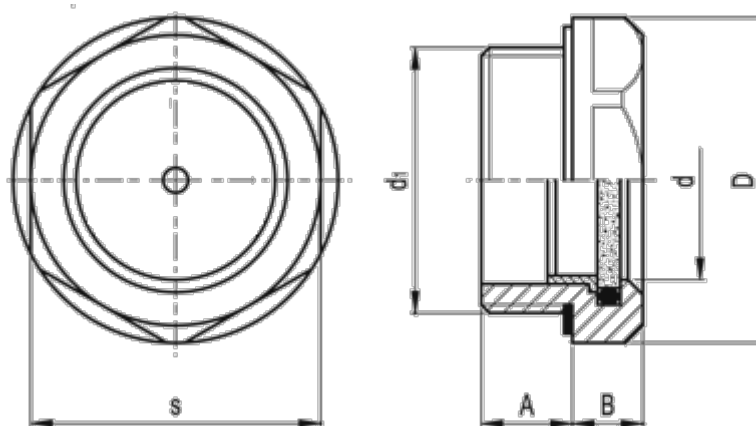

# Data Sheet

Article number: 20671534B

Description: E+G Oil level indicator  
GN 743.2-24-M33x1.5-B

## Measures

A = 11.0

B = 8.5

D = 40

d = 24

d1 = M33x1.5

s = 36